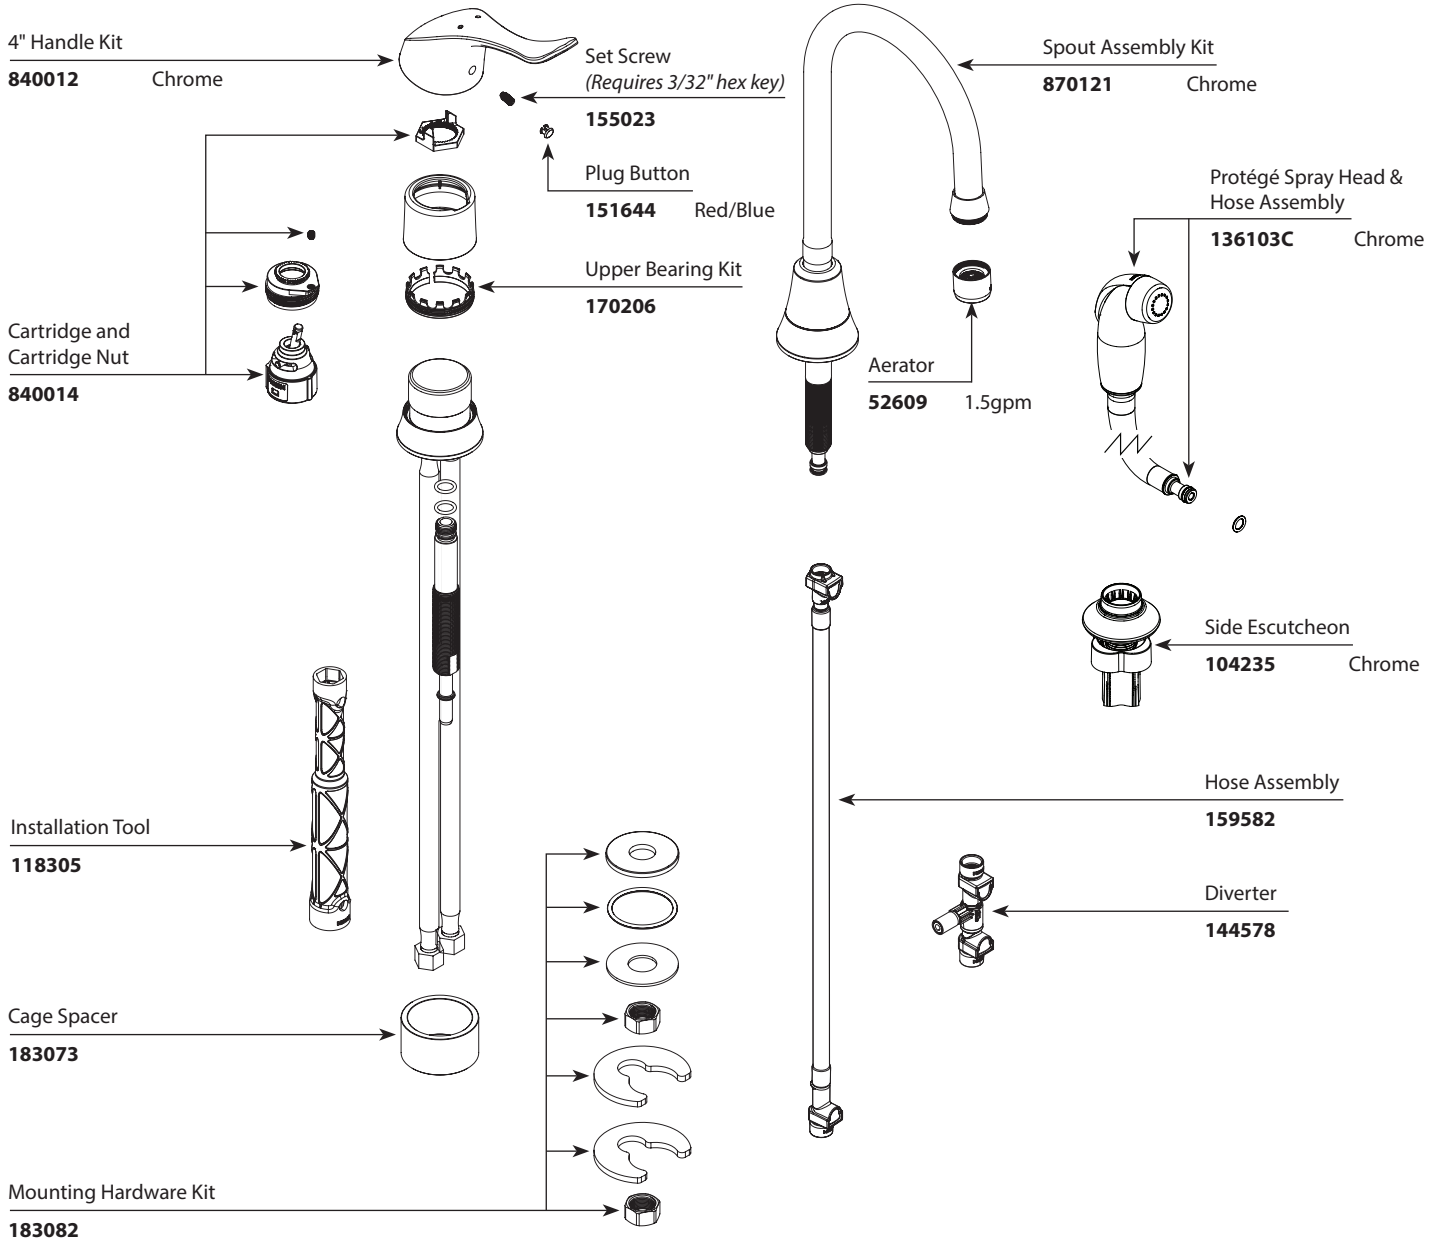

Illustrated Parts

■ Order by Part Number

*There is more than 1 version of this model.
Page down to identify the version you have.
For models after April 2013.*

Single Handle Multi-Purpose Faucet w/Side Spray		
MODEL	HANDLE	FINISH
8138	Lever	Chrome w/ Side Spray

■ Order by Part Number

Single Handle Multi-Purpose Faucet w/Side Spray		
MODEL	HANDLE	FINISH
8138	Lever	Chrome